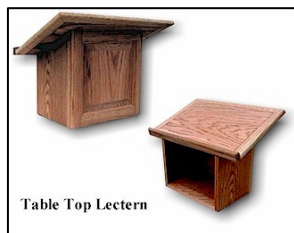

Part# MMNN, MMNS, MMNW

MM Newvision - Oak $2640 - $3382.50 - $4125
Cherry, Walnut, Mahogany, Maple Add: $304.43 - $358.88 - $452.10
(Shown with options)
See options page

Part# MMNRN, MMNRS, MMNRW

MM Newvision - Raised Panel $5527.50 - $6352.50 - $7260
Cherry, Walnut, Mahogany, Maple Add: $460.35 - $551.93 - $645.15
Raised Panel Front Access: **Part #ACC** Add: $414
See options page

Part# MMN2

MM Newvision 2 - Oak $3176.25
Cherry, Walnut, Mahogany, Maple Add: $358.88

Included: Document camera drawer,
Keyboard drawer and storage drawer
(Shown with front access option)

Table Top Lecterns (Other models available)

TT Raised Panel -Oak - $412.50   **TT Conference PA - Oak** $1278.75
Includes: 2- 8" speakers, mic., 200 watt
amplifier (runs on 110v AC)

Part # TTRP

Part # TTPA

Thanks for selecting a fine product from Mulnix